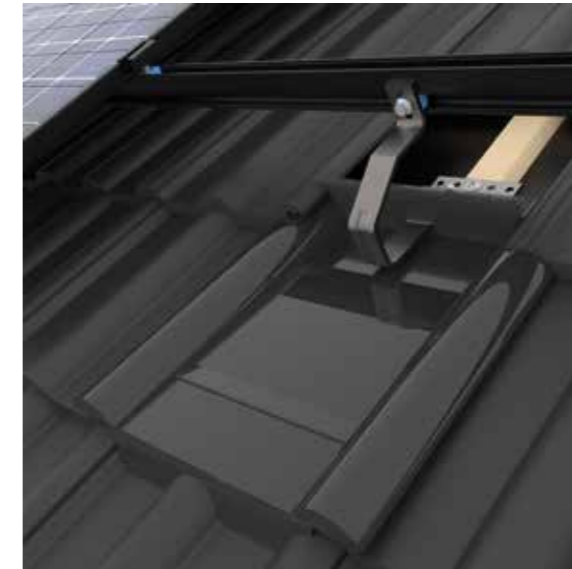

RG 10

Metal replacement tiles Rauenberger RG 10		PU: 20
Dimensions:	374 x 328 mm	
Material:	Aluminium AIMG3 1 mm	
Colour - article number:	blank - 12097 / black-grey - 12160 / red - 12223	

RG 10S

Metal replacement tiles Rauenberger RG 10S		PU: 20
Dimensions:	374 x 328 mm	
Material:	Aluminium AIMG3 1 mm	
Colour - article number:	blank - 12098 / black-grey - 12161 / red - 12224	

Tiefal XL

Metal replacement tiles Laumans Tiefal XL		PU: 20
Dimensions:	420 x 284 mm	
Material:	Aluminium AIMG3 1 mm	
Colour - article number:	blank - 12436 / black-grey - 12438 / red - 12437	

Rheinland Variable

Metal replacement tiles Laumans Rheinland Variable		PU: 20
Dimensions:	415 x 245 mm	
Material:	Aluminium AIMG3 1 mm	
Colour - article number:	blank - 12439 / black-grey - 12441 / red - 12440	

Mulden Variable

Metal replacement tiles Laumans Mulden Variable		PU: 20
Dimensions:	415 x 245 mm	
Material:	Aluminium AIMG3 1 mm	
Colour - article number:	blank - 12442 / black-grey - 12444 / red - 12443