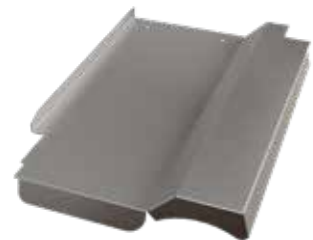

Terra Viva

Metal replacement tiles Pfleiderer Terra Viva		PU: 20
Dimensions:	400 x 260 mm	
Material:	Aluminium AIMG3 1 mm	
Colour - article number:	blank - 12234 / black-grey - 12250 / red - 12242