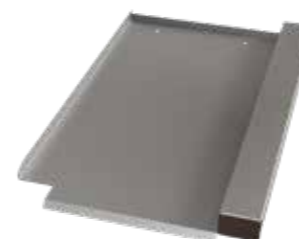

Turmalin

Metal replacement tiles Braas Turmalin		PU: 20
Dimensions:	448 x 279 mm	
Material:	Aluminium AIMG3 1 mm	
Colour - article number:	blank - 12086 / black-grey - 12149 / red - 12212