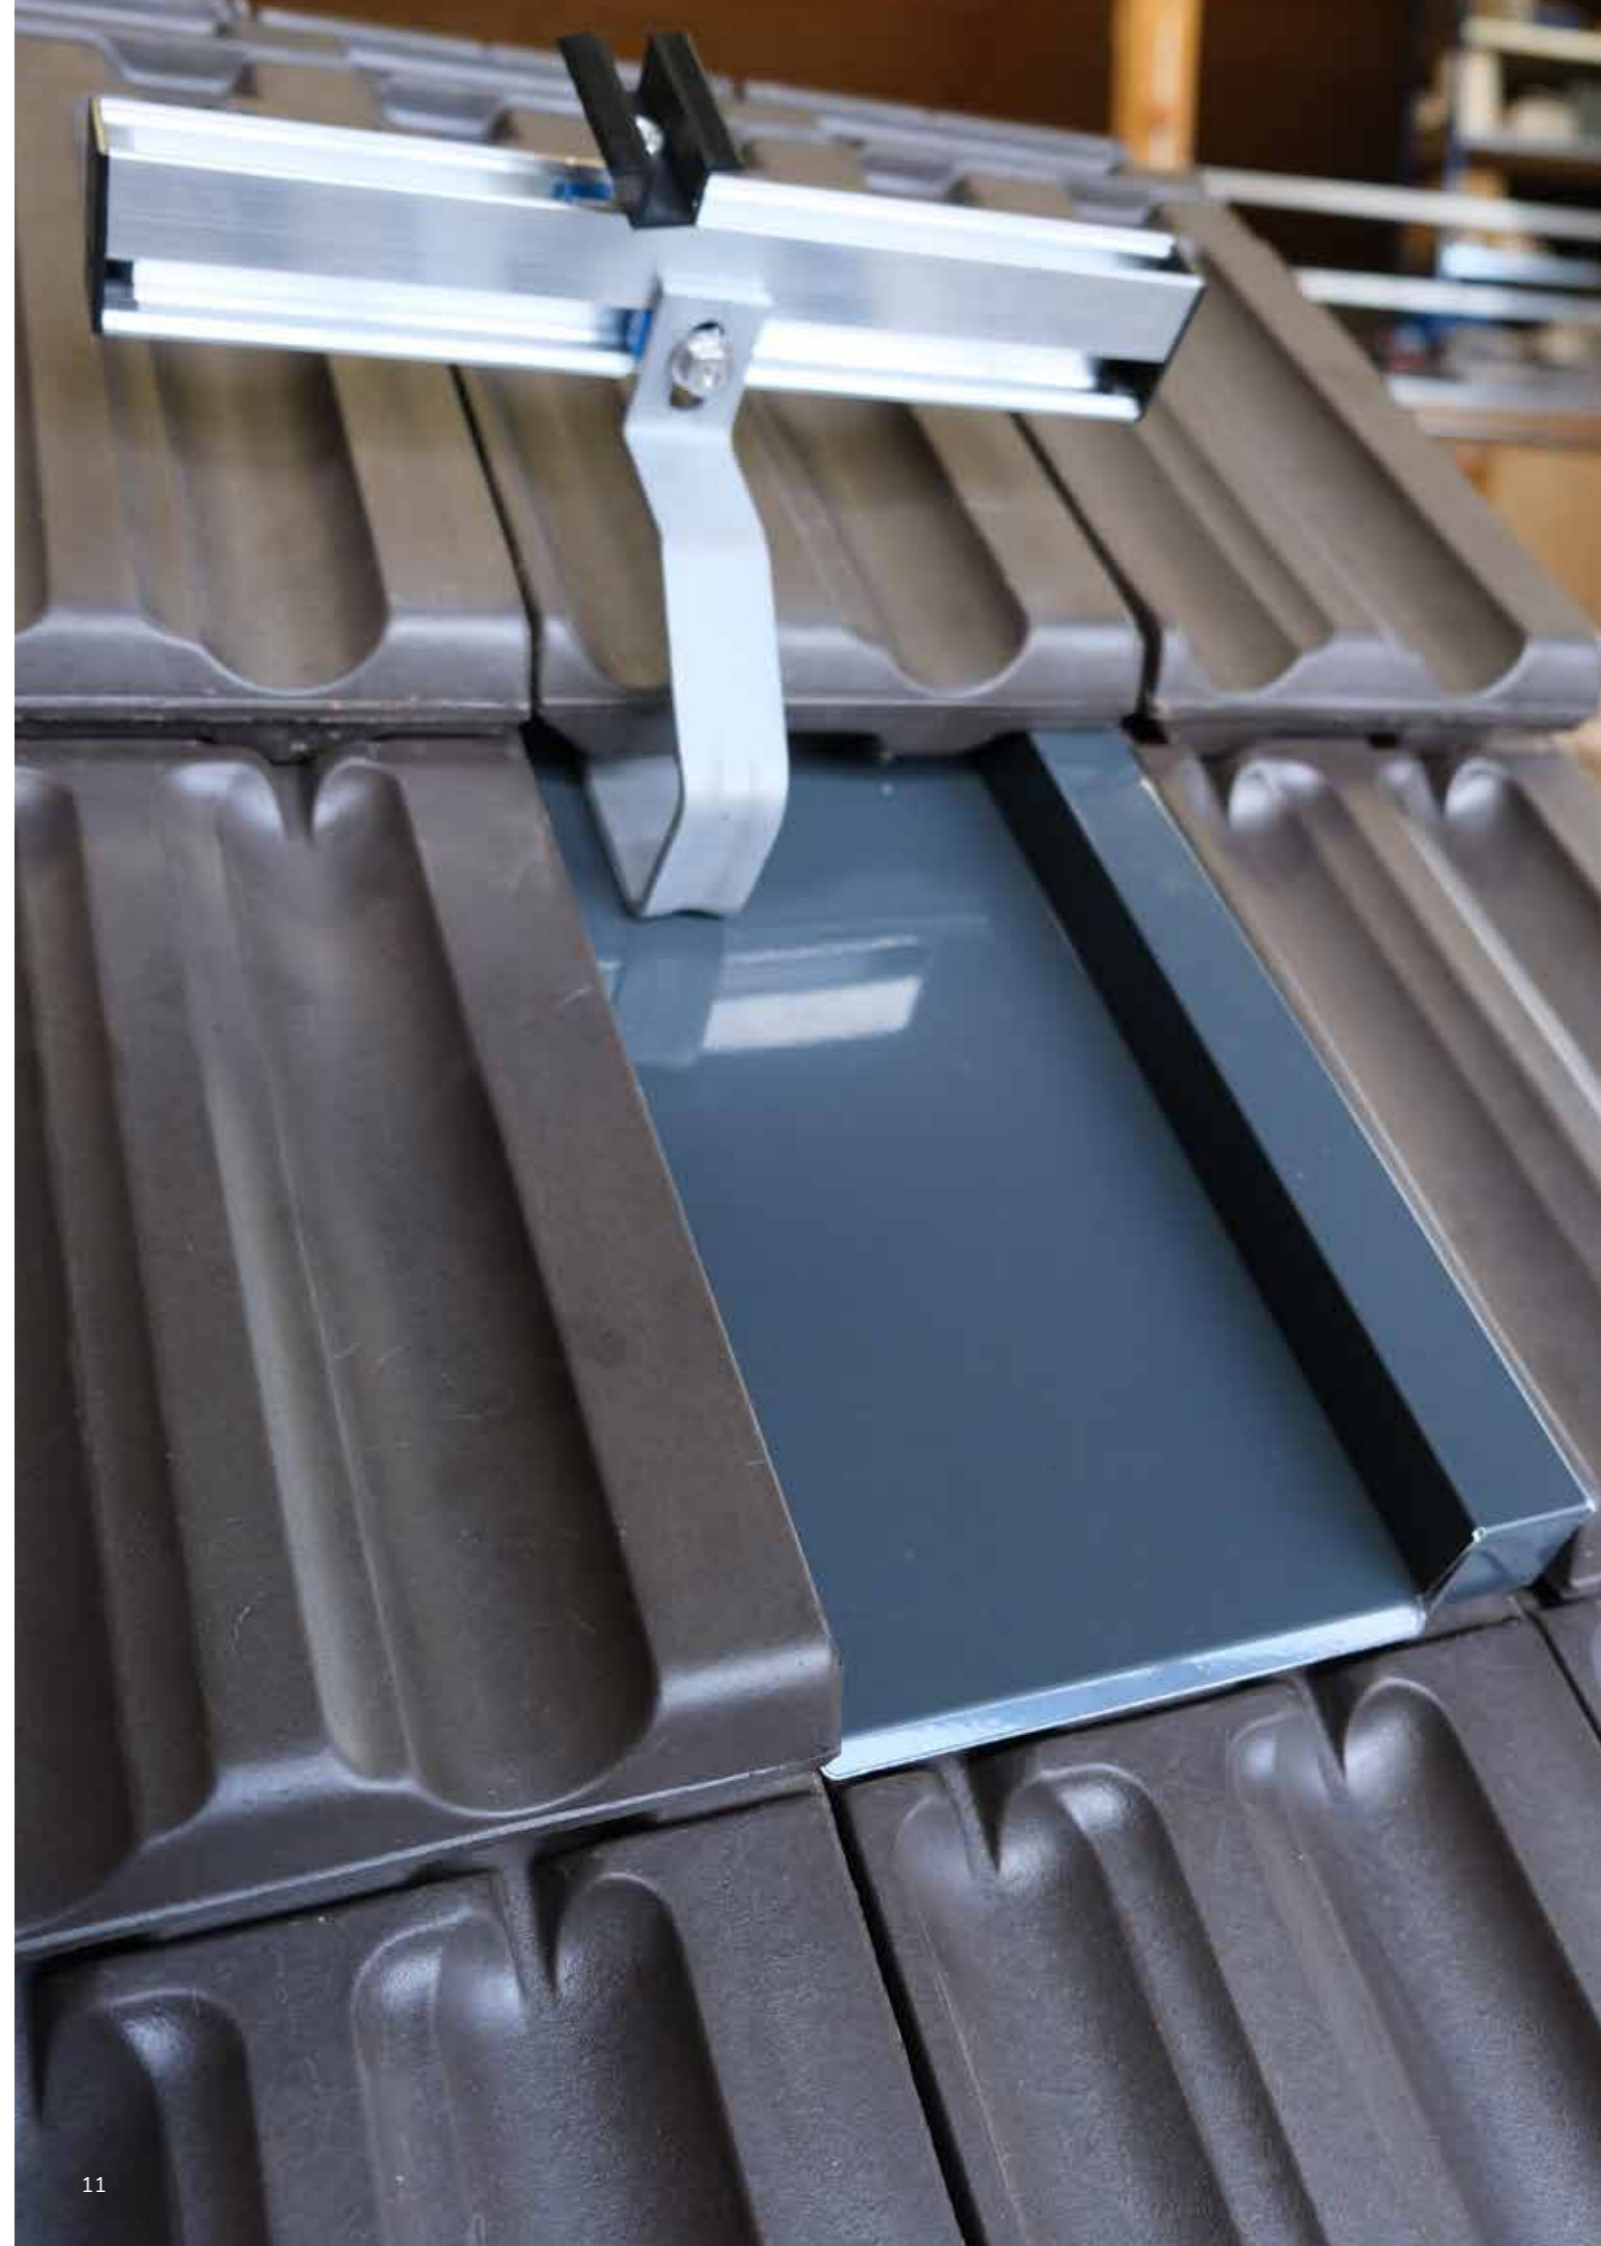

Balance

Metal replacement tiles Creaton Balance		PU: 20
Dimensions:	410 x 277 mm	
Material:	Aluminium AIMG3 1 mm	
Colour - article number:	blank - 12063 / black-grey - 12126 / red - 12189	

Verona

Metal replacement tiles Creaton Verona		PU: 20
Dimensions:	420 x 331 mm	
Material:	Aluminium AIMG3 1 mm	
Colour - article number:	blank - 12064 / black-grey - 12127 / red - 12190	

Magnum

Metal replacement tiles Creaton Magnum		PU: 20
Dimensions:	460 x 350 mm	
Material:	Aluminium AIMG3 1 mm	
Colour - article number:	blank - 12065 / black-grey - 12128 / red - 12191