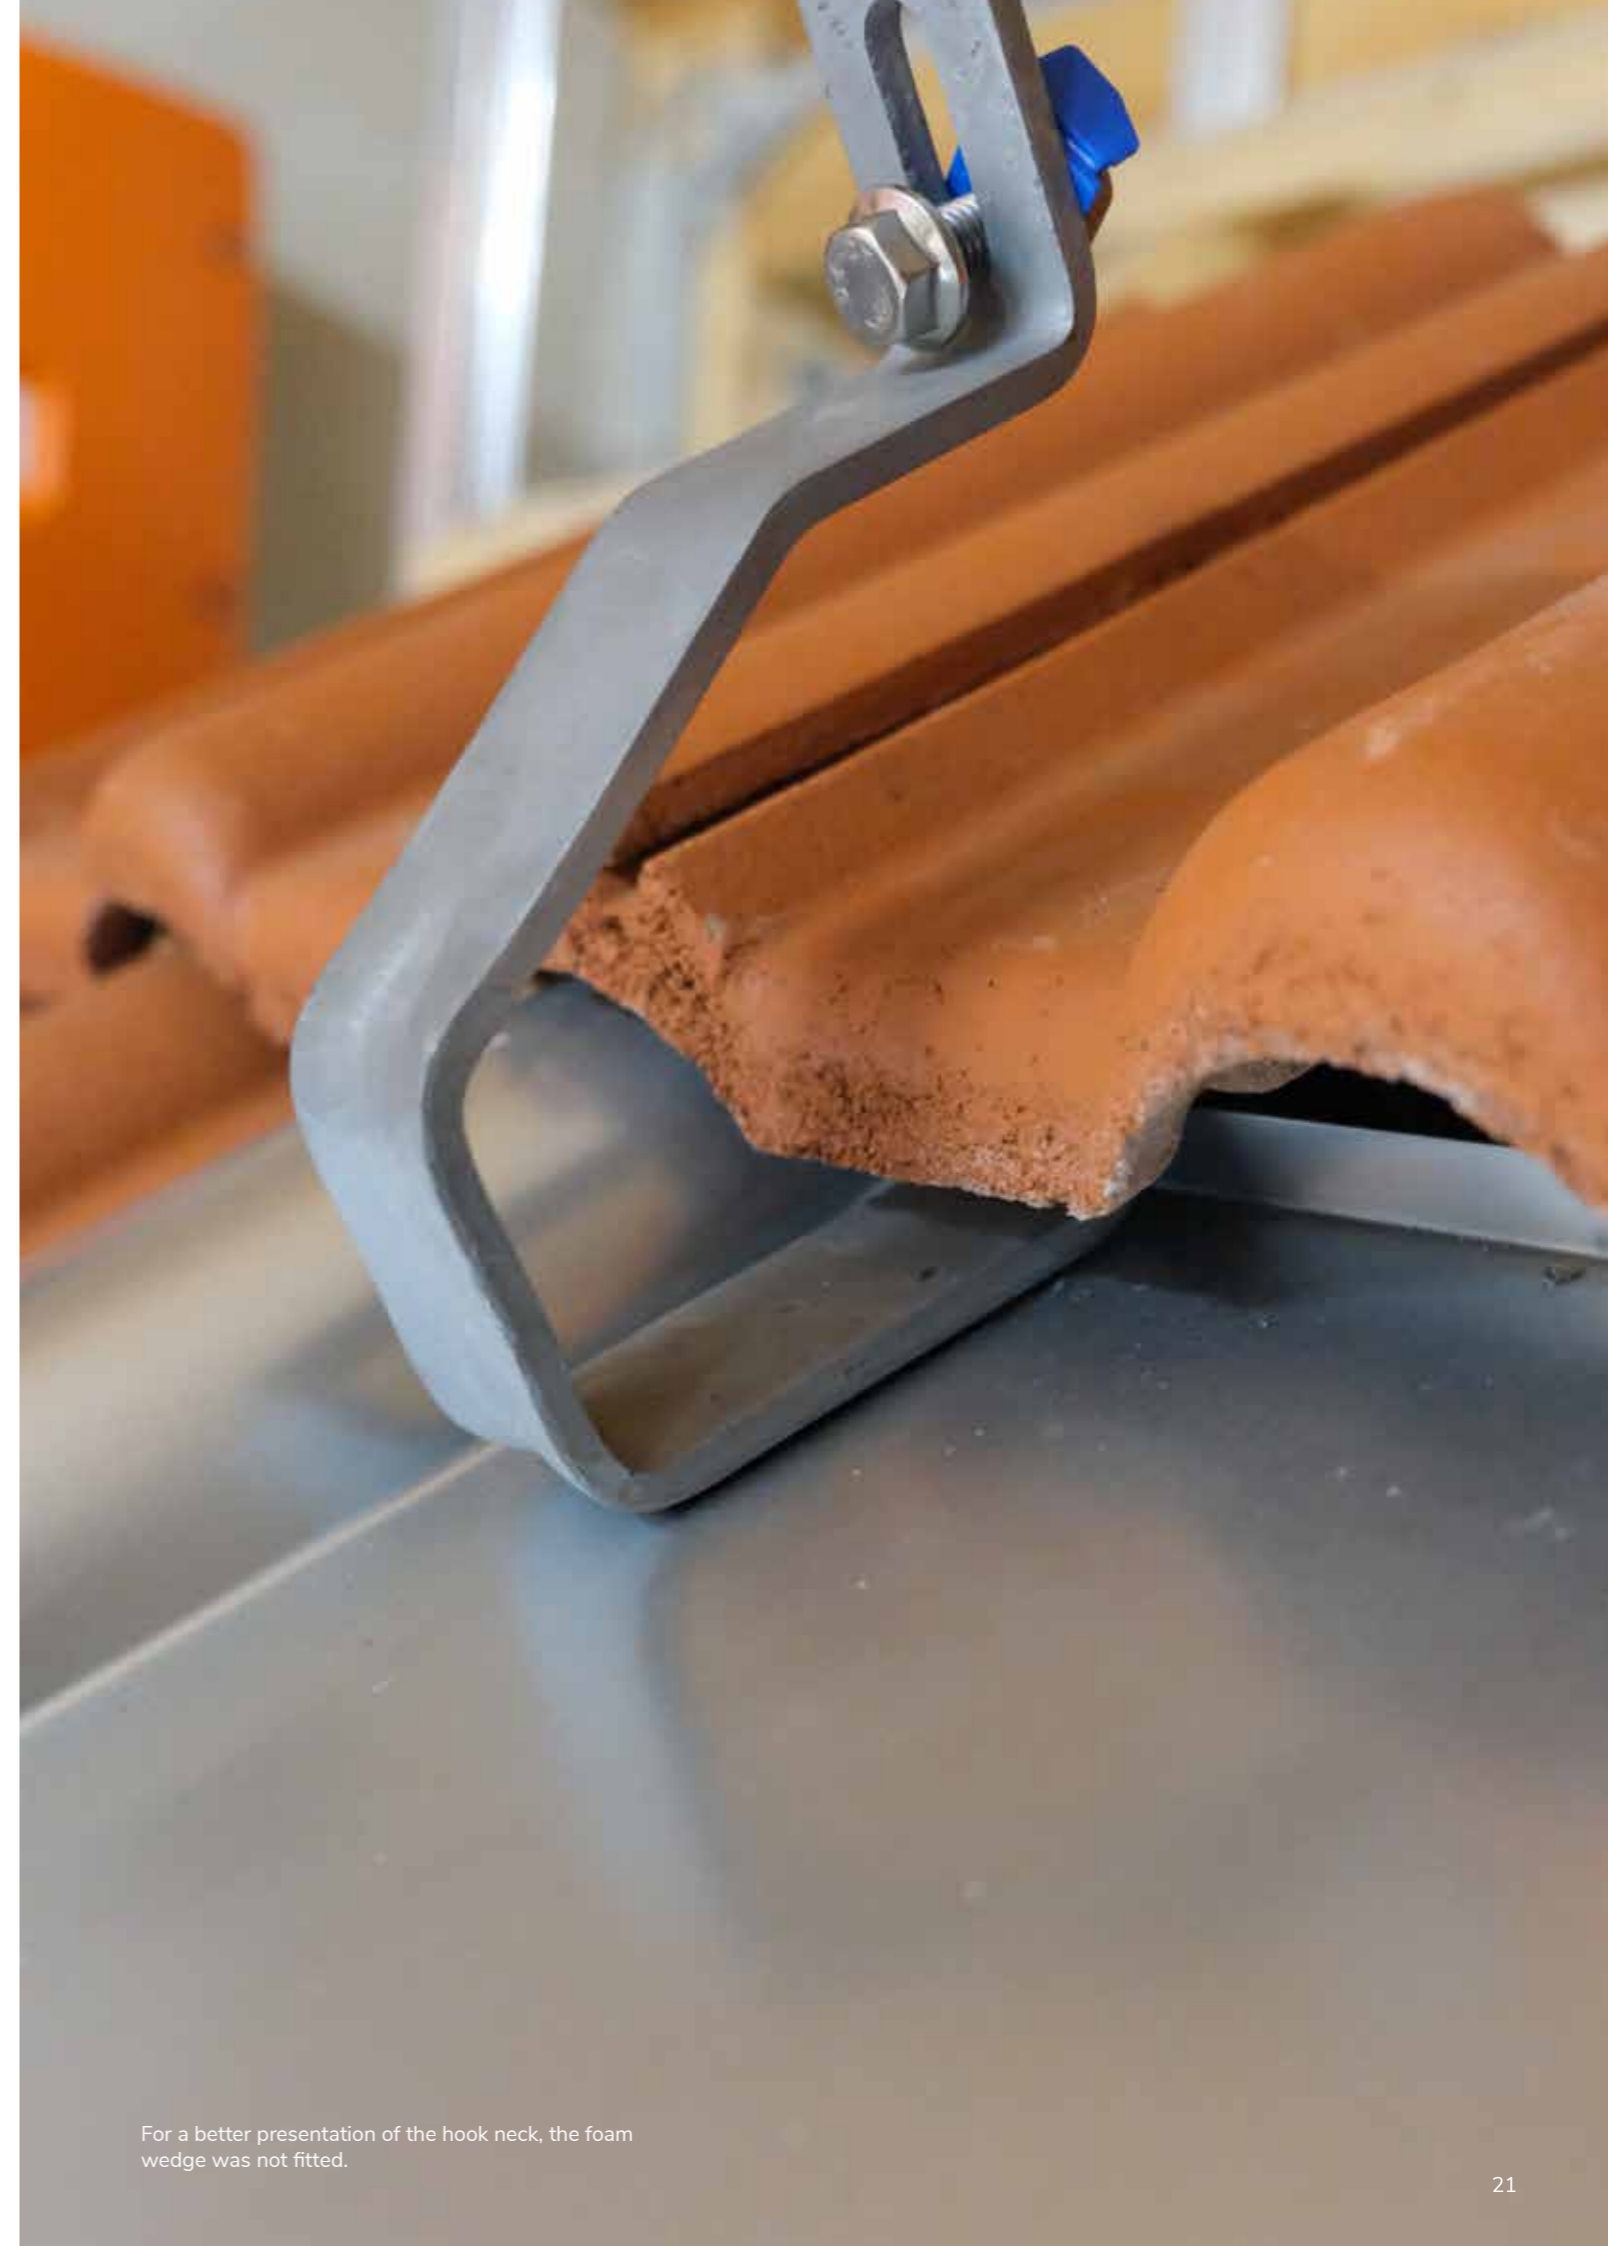

Montero

Metal replacement tiles Bramac Montero		PU: 20
Dimensions:	420 x 331 mm	
Material:	Aluminium AIMG3 1 mm	
Colour - article number:	blank - 12052 / black-grey - 12115 / red - 12178	

Classic

Metal replacement tiles Bramac Classic		PU: 20
Dimensions:	420 x 331 mm	
Material:	Aluminium AIMG3 1 mm	
Colour - article number:	blank - 12053 / black-grey - 12116 / red - 12179	

Dolomit

Metal replacement tiles Bramac Dolomit		PU: 20
Dimensions:	420 x 331 mm	
Material:	Aluminium AIMG3 1 mm	
Colour - article number:	blank - 12054 / black-grey - 12117 / red - 12180	

Markant

Metal replacement tiles Bramac Markant		PU: 20
Dimensions:	420 x 330 mm	
Material:	Aluminium AIMG3 1 mm	
Colour - article number:	blank - 12055 / black-grey - 12118 / red - 12181	

For a better presentation of the hook neck, the foam wedge was not fitted.