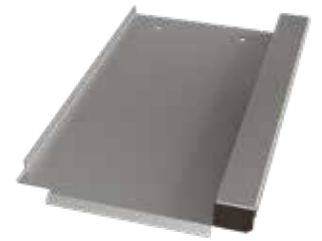

Markant

Metal replacement tiles Bramac Markant		PU: 20
Dimensions:	420 x 330 mm	
Material:	Aluminium AIMG3 1 mm	
Colour - article number:	blank - 12055 / black-grey - 12118 / red - 12181