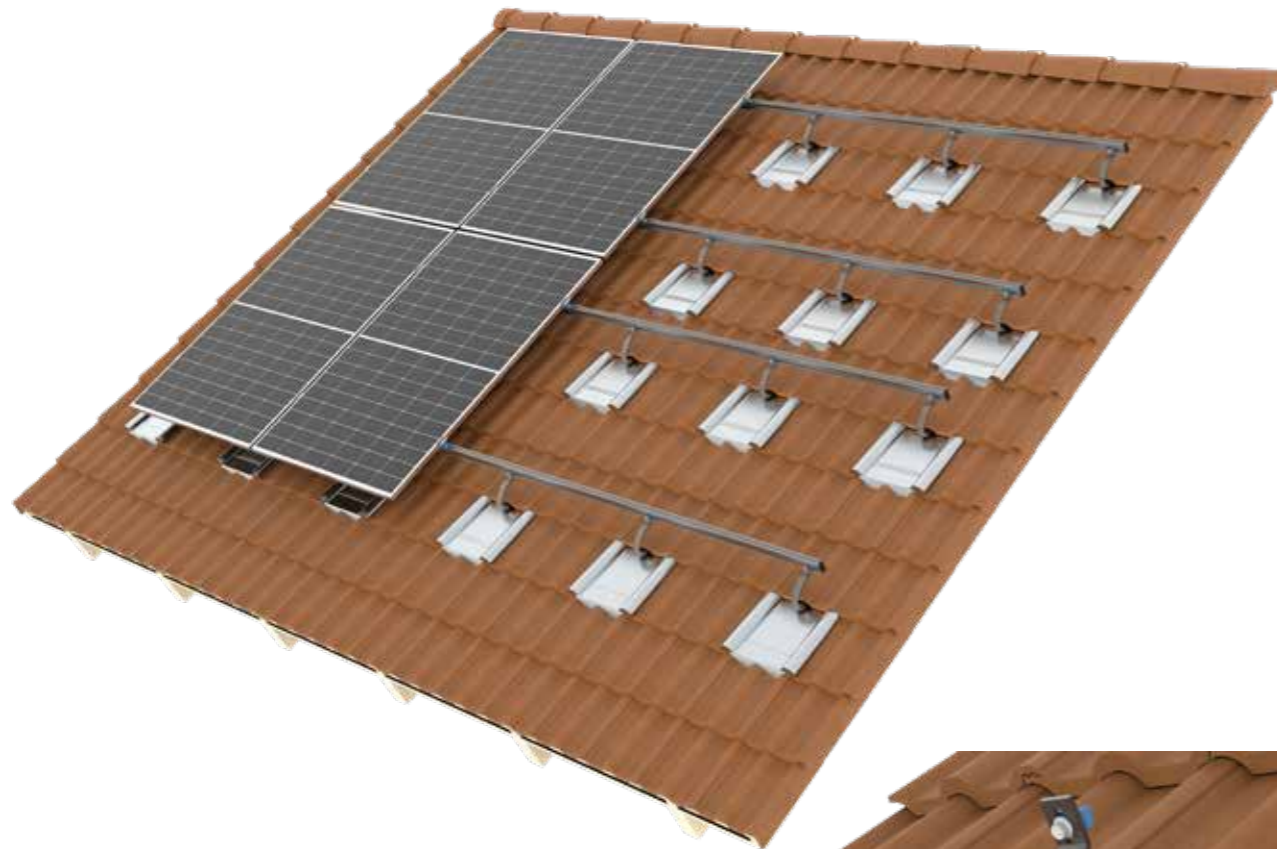

varista®

METAL REPLACEMENT TILES
PRODUCT CATALOGUE

The technically correct combi

With VSM roof hooks & metal replacement tile for installation without flexing

Thanks to the varista® VSM roof hook in conjunction with the metal replacement tile, there is no need for flexing, so rain penetration resistance is guaranteed.

You can find more information on the metal replacement tile in our separate catalogue.

VSM

VSM-Roof Hook
Connecting bolts M10 x 25

The VSM roof hook was specially designed for combination with metal replacement tiles and offers the perfect connection of a photovoltaic system on a pitched roof with tile covering without tile preparation (flexing). This is an immense time saver and, above all, there are no problems with tile breakage and warranties.

During installation, a tile is removed from the roof and replaced with a metal replacement tile. The VSM roof hook is then attached to the rafters. The EPDM tape already glued to the underside of the VSM roof hook also provides excellent protection for the metal replacement tile underneath.